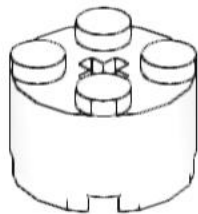

WiFi Module

Parts List

1x
32034, 11

1x
3706, 9

1x
32202, 10

2x
3941, 1

Note: The flexible hose in your SPIKE Prime kit looks different than this image. Please use the flexible hose found in your kit.

1x
44375b, 12

2x
148, 9

1

2

3

4

5

6

7