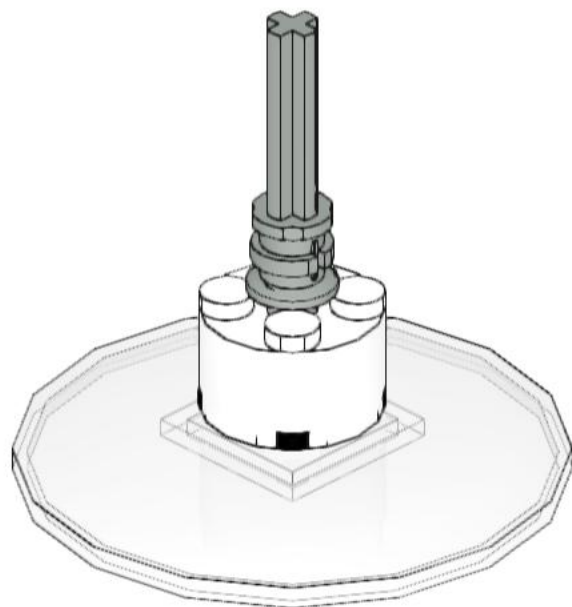

WiFi Module

Parts List

1x
32034, 11

1x
3706, 9

1x
32202, 10

2x
3941, 1

Note: The flexible hose in your SPIKE Prime kit looks different than this image. Please use the flexible hose found in your kit.

1x
44375b, 12

2x
148, 9

1

2

3

4

5

6

7