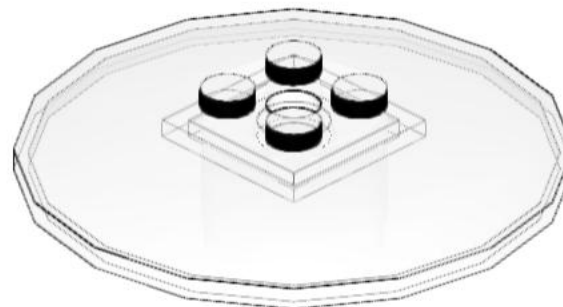

WiFi Module

Parts List

1x
32034, 11

1x
3706, 9

1x
32202, 10

2x
3941, 1

Note: The flexible hose in your SPIKE Prime kit looks different than this image. Please use the flexible hose found in your kit.

1x
44375b, 12

2x
148, 9

1

2

3

4

5

6

7