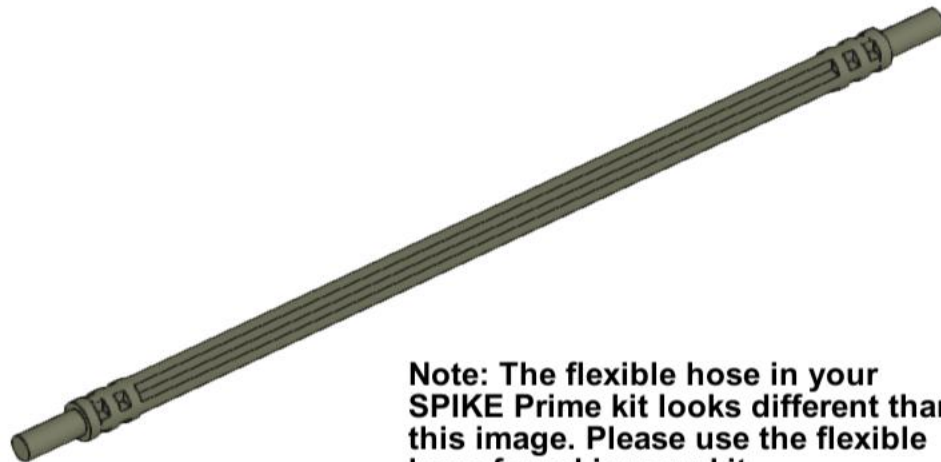

WiFi Module

Parts List

1x
32034, 11

1x
3706, 9

1x
32202, 10

2x
3941, 1

Note: The flexible hose in your SPIKE Prime kit looks different than this image. Please use the flexible hose found in your kit.

1x
44375b, 12

2x
148, 9

1

2

3

4

5

6

7