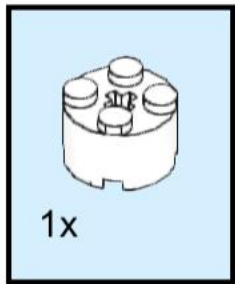

WiFi Module

Parts List

1x
32034, 11

1x
3706, 9

1x
32202, 10

2x
3941, 1

Note: The flexible hose in your SPIKE Prime kit looks different than this image. Please use the flexible hose found in your kit.

1x
44375b, 12

2x
148, 9

1

2

3

4

5

6

7