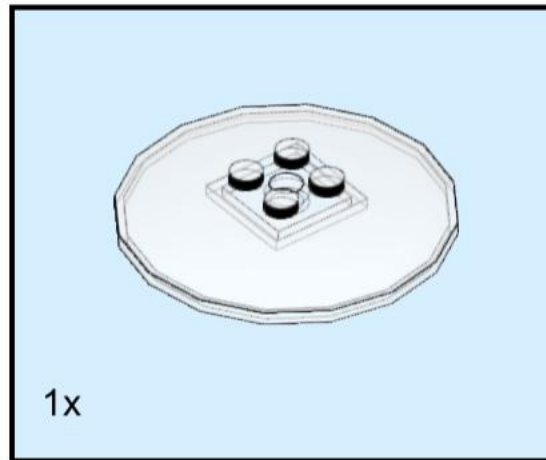

WiFi Module

Parts List

1x
32034, 11

1x
3706, 9

1x
32202, 10

2x
3941, 1

Note: The flexible hose in your SPIKE Prime kit looks different than this image. Please use the flexible hose found in your kit.

1x
44375b, 12

2x
148, 9

1

2

3

4

5

6

7