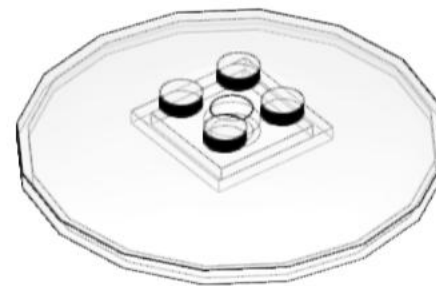

WiFi Module

Parts List

1x
32034, 11

1x
3706, 9

1x
32202, 10

2x
3941, 1

Note: The flexible hose in your SPIKE Prime kit looks different than this image. Please use the flexible hose found in your kit.

1x
44375b, 12

2x
148, 9

1

2

3

4

5

6

7