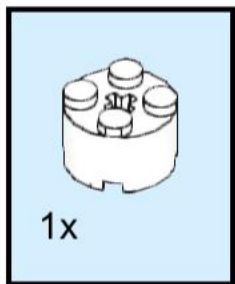

WiFi Module

Parts List

1x
32034, 11

1x
3706, 9

1x
32202, 10

2x
3941, 1

Note: The flexible hose in your SPIKE Prime kit looks different than this image. Please use the flexible hose found in your kit.

1x
44375b, 12

2x
148, 9

1

2

3

4

5

6

7