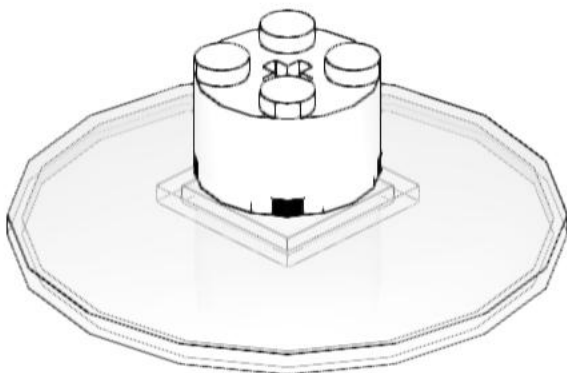

WiFi Module

Parts List

1x
32034, 11

1x
3706, 9

1x
32202, 10

2x
3941, 1

Note: The flexible hose in your SPIKE Prime kit looks different than this image. Please use the flexible hose found in your kit.

1x
44375b, 12

2x
148, 9

1

2

3

4

5

6

7