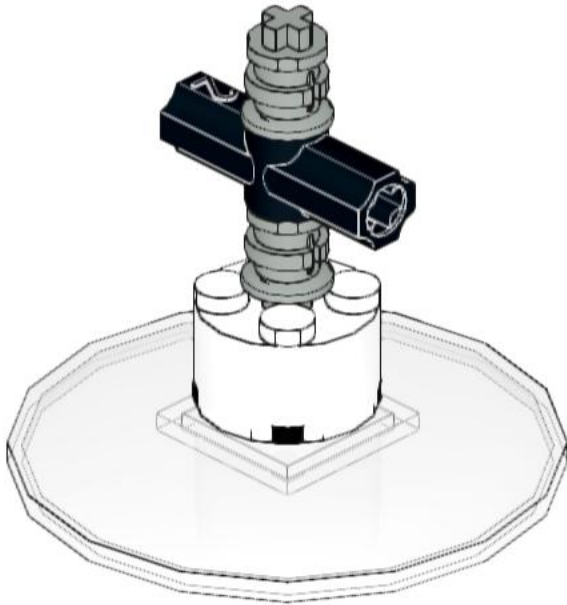

WiFi Module

Parts List

1x
32034, 11

1x
3706, 9

1x
32202, 10

2x
3941, 1

Note: The flexible hose in your SPIKE Prime kit looks different than this image. Please use the flexible hose found in your kit.

1x
44375b, 12

2x
148, 9

1

2

3

4

5

6

7