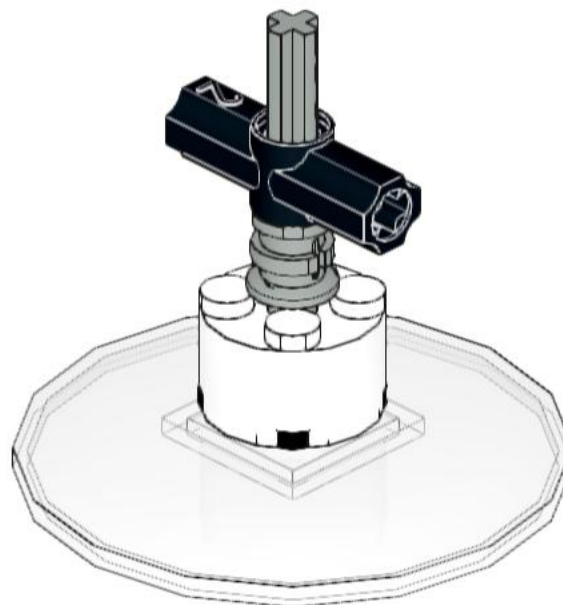

WiFi Module

Parts List

1x
32034, 11

1x
3706, 9

1x
32202, 10

2x
3941, 1

Note: The flexible hose in your SPIKE Prime kit looks different than this image. Please use the flexible hose found in your kit.

1x
44375b, 12

2x
148, 9

1

2

3

4

5

6

7