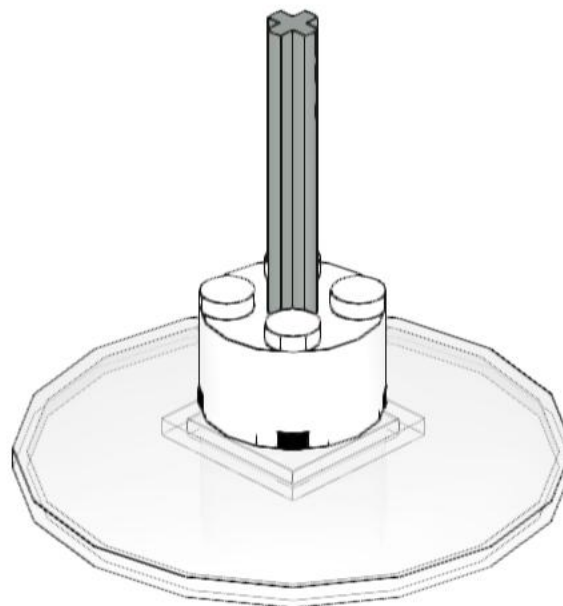

WiFi Module

Parts List

1x
32034, 11

1x
3706, 9

1x
32202, 10

2x
3941, 1

Note: The flexible hose in your SPIKE Prime kit looks different than this image. Please use the flexible hose found in your kit.

1x
44375b, 12

2x
148, 9

1

2

3

4

5

6

7